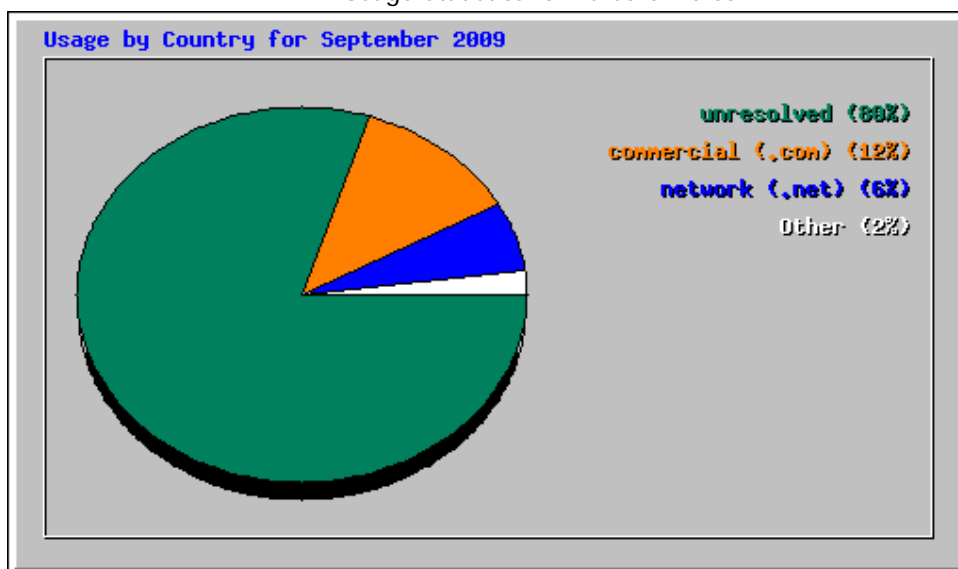

Top 30 of 53 Total Countries							
#	Hits		Files		KBytes		Country
1	118764	80.16%	107828	84.25%	34119546	96.42%	unresolved
2	17896	12.08%	15467	12.08%	287075	0.81%	commercial (.com)
3	8258	5.57%	6983	5.46%	521355	1.47%	network (.net)
4	665	0.45%	653	0.51%	105687	0.30%	Russia
5	636	0.43%	558	0.44%	38113	0.11%	organizations (.org)
6	320	0.22%	270	0.21%	1910	0.01%	Japan
7	228	0.15%	220	0.17%	2593	0.01%	Australia
8	160	0.11%	134	0.10%	56565	0.16%	Brazil
9	140	0.09%	113	0.09%	762	0.00%	Germany
10	122	0.08%	106	0.08%	910	0.00%	Ireland
11	105	0.07%	74	0.06%	454	0.00%	Sweden
12	83	0.06%	83	0.06%	29563	0.08%	Poland
13	65	0.04%	42	0.03%	55115	0.16%	Mexico
14	62	0.04%	60	0.05%	16110	0.05%	Ukraine
15	45	0.03%	39	0.03%	13978	0.04%	Singapore
16	40	0.03%	13	0.01%	127	0.00%	Netherlands
17	39	0.03%	35	0.03%	15088	0.04%	Czech Republic
18	38	0.03%	34	0.03%	154	0.00%	Belgium
19	36	0.02%	34	0.03%	5583	0.02%	Greece
20	33	0.02%	31	0.02%	15187	0.04%	US educational (.edu)
21	33	0.02%	33	0.03%	14628	0.04%	Morocco
22	32	0.02%	31	0.02%	230	0.00%	Latvia
23	27	0.02%	27	0.02%	14042	0.04%	address and routing parameter area (.arpa)
24	23	0.02%	23	0.02%	140	0.00%	Romania
25	22	0.01%	19	0.01%	13823	0.04%	Guatemala
26	22	0.01%	21	0.02%	13845	0.04%	Venezuela
27	21	0.01%	17	0.01%	114	0.00%	India
28	21	0.01%	18	0.01%	113	0.00%	United Kingdom
29	20	0.01%	20	0.02%	84	0.00%	information (.info)
30	20	0.01%	20	0.02%	161	0.00%	Luxembourg